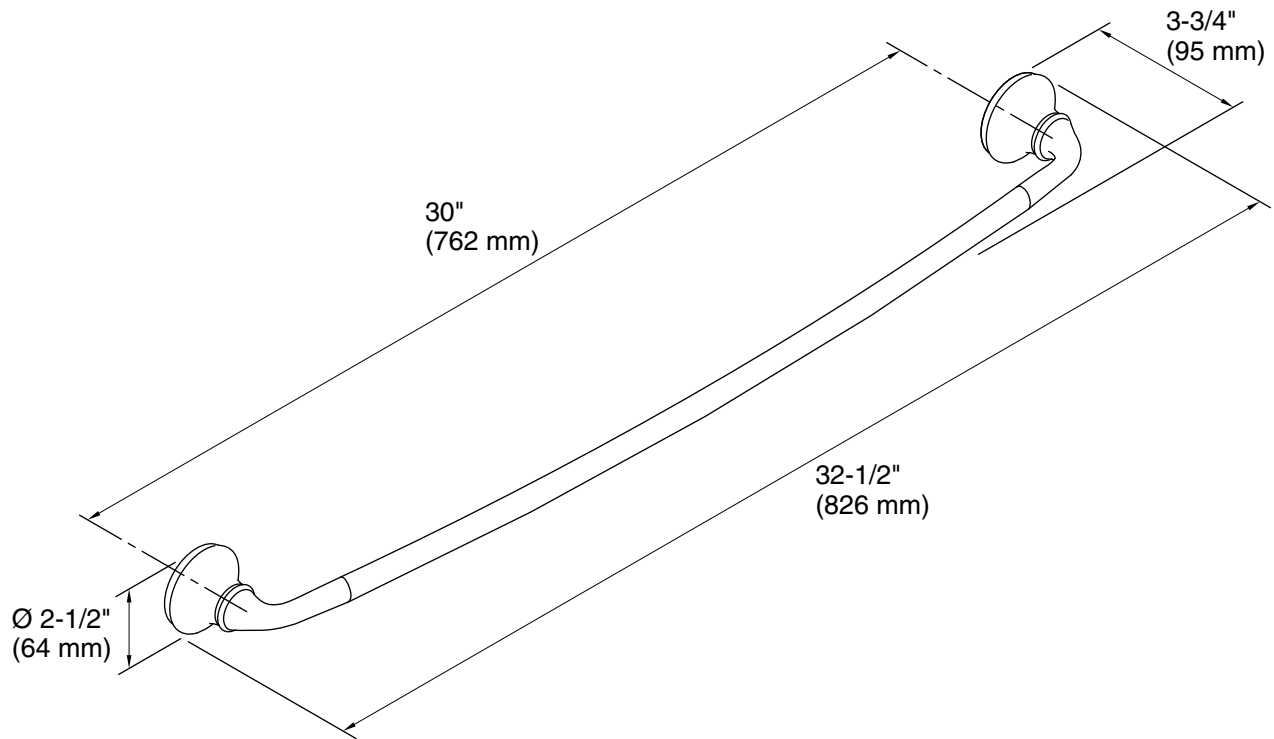

Technical Information

All product dimensions are nominal.

Material: Metal

Notes

Install this product according to the installation guide.

CAUTION: Risk of personal injury. Do not install these products in any area where they are likely to be used inadvertently as a grab bar or support bar. These products are not designed or intended for use as a grab bar or support bar.